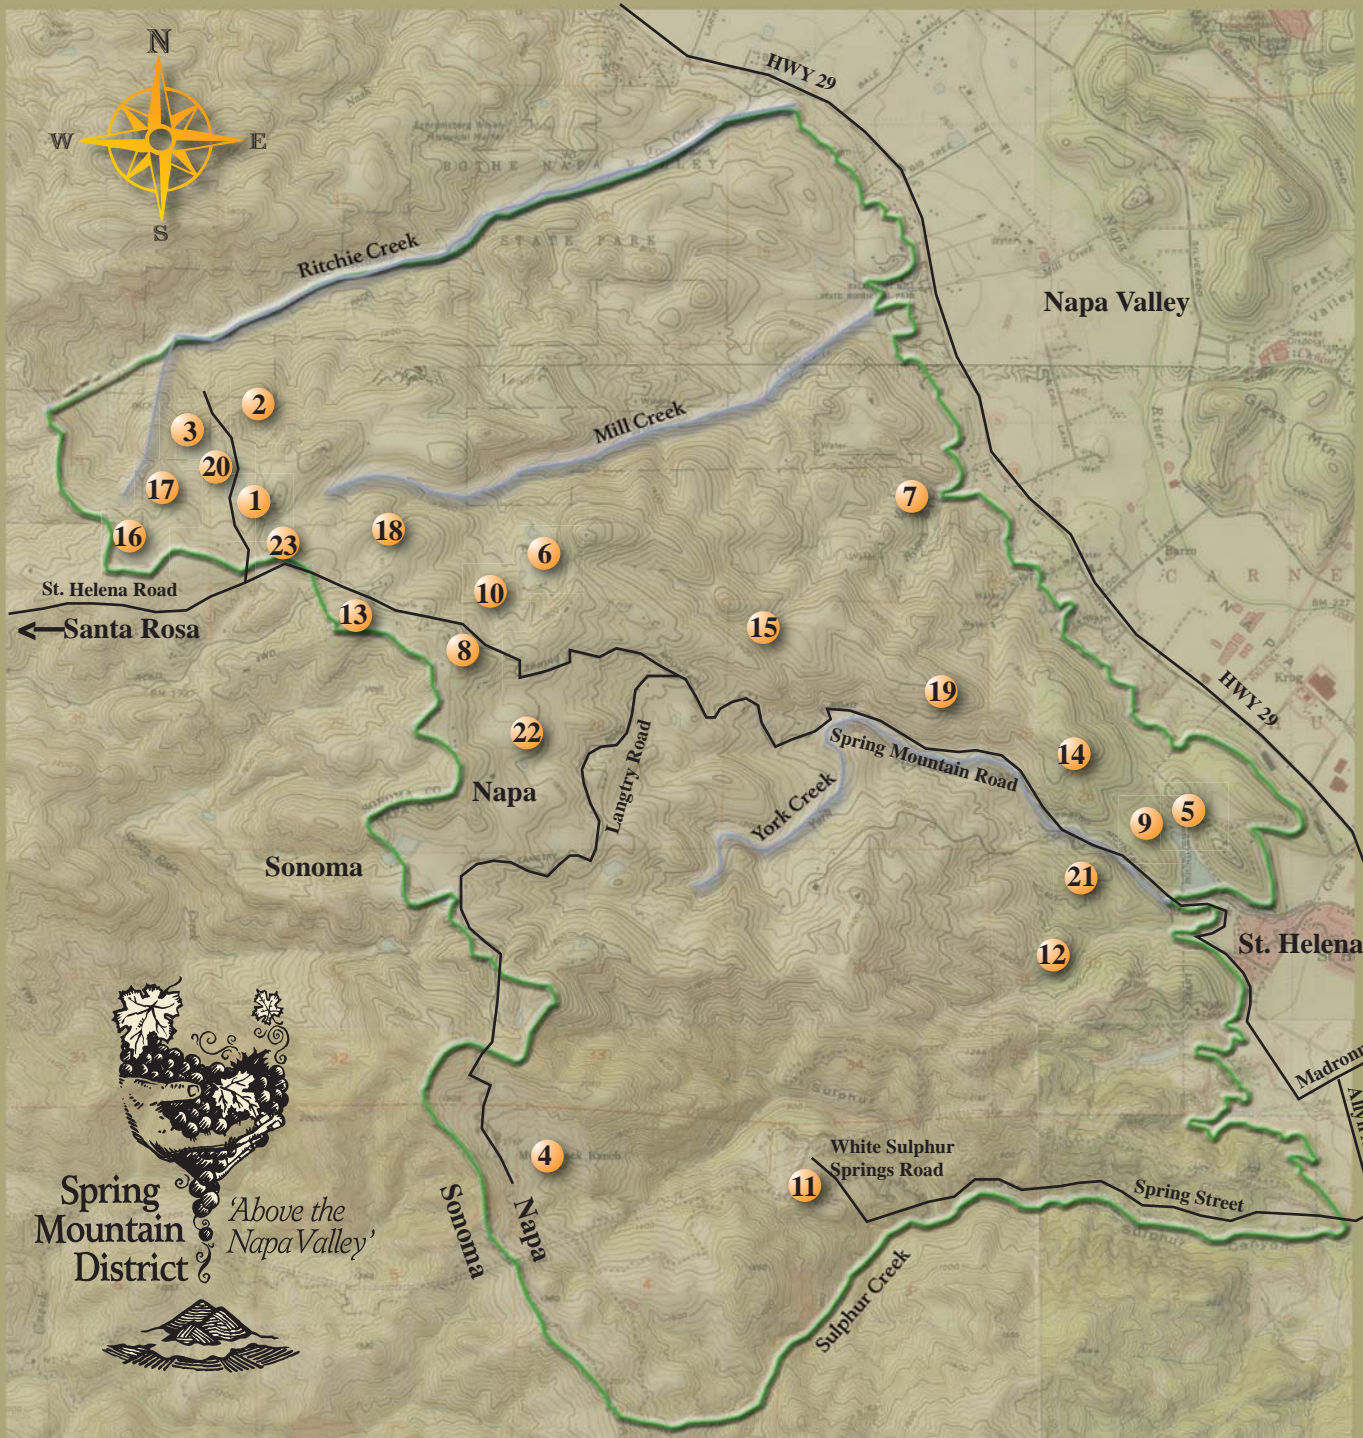

Spring Mountain District (AVA)

Members

- | | |
|---|------------------------------|
| 1. Atchley Vineyard | 15. Petewill Farms |
| 2. Barnett Vineyards | 16. Pride Mountain Vineyard |
| 3. Behrens & Hitchcock /
Erna Schein Windery | 17. Ritchie Creek Vineyard |
| 4. Cain Vineyard & Winery | 18. Schweiger Vineyards |
| 5. Fantesca | 19. Scully Family Vineyards |
| 6. Fife Vineyards | 20. Sherwin Family Vineyards |
| 7. Frias Family Vineyards | 21. Spring Mountain Vineyard |
| 8. Guilliams Vineyards | 22. Terra Valentine |
| 9. Hollywood and Vine | 23. Vineyard 7&8 |
| 10. Keenan Winery | |
| 11. Marston Family Vineyard | |
| 12. Newton Vineyards | |
| 13. Paloma Vineyard | |
| 14. Peacock Family Vineyards | |