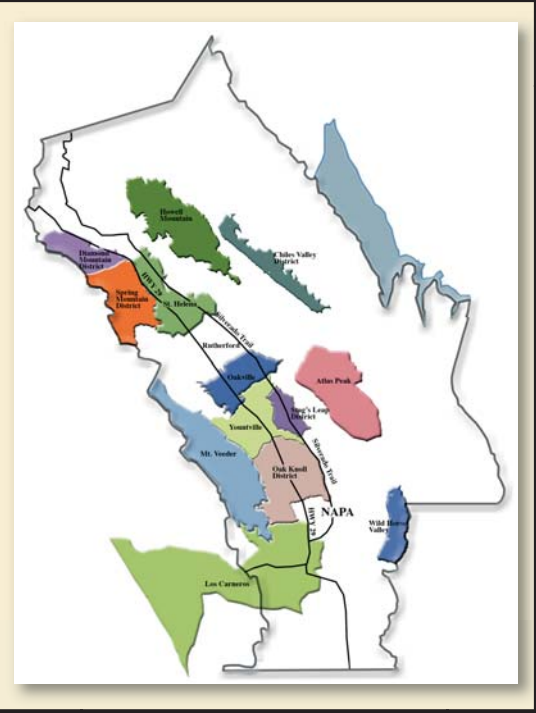

Spring Mountain District (AVA)

Members

- | | |
|---|------------------------------|
| 1. Atchley Vineyard | 15. Petewill Farms |
| 2. Barnett Vineyards | 16. Pride Mountain Vineyard |
| 3. Behrens & Hitchcock /
Erna Schein Windery | 17. Ritchie Creek Vineyard |
| 4. Cain Vineyard & Winery | 18. Schweiger Vineyards |
| 5. Fantesca | 19. Scully Family Vineyards |
| 6. Fife Vineyards | 20. Sherwin Family Vineyards |
| 7. Frias Family Vineyards | 21. Spring Mountain Vineyard |
| 8. Guilliams Vineyards | 22. Terra Valentine |
| 9. Hollywood and Vine | 23. Vineyard 7&8 |
| 10. Keenan Winery | |
| 11. Marston Family Vineyard | |
| 12. Newton Vineyards | |
| 13. Paloma Vineyard | |
| 14. Peacock Family Vineyards | |